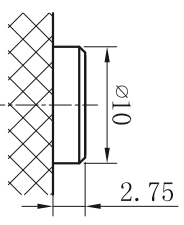

BAT412038081

12V/38Ah AGM
Super Cycle
Batt.

BAT412038081

Unit of Measurement (mm)

Date: