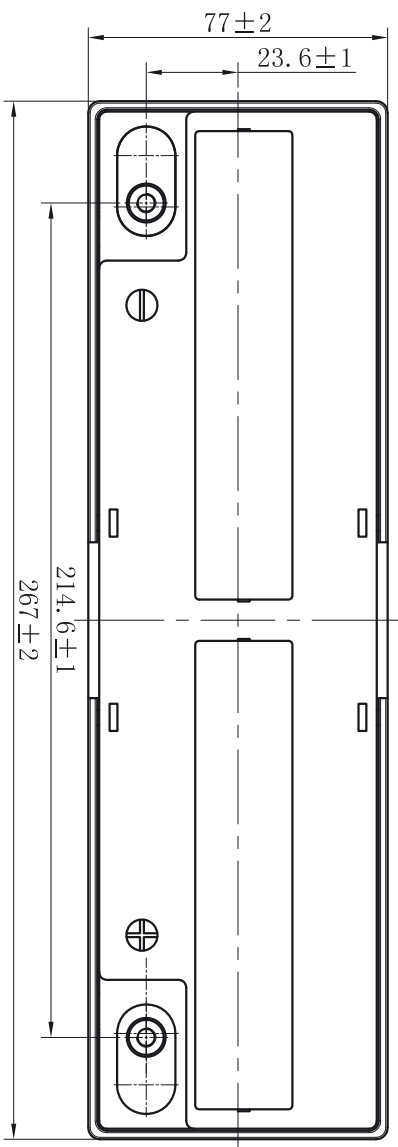

BAT412038081

12V/38Ah AGM
Super Cycle
Batt.

BAT412038081

Unit of Measurement (mm)

Date: